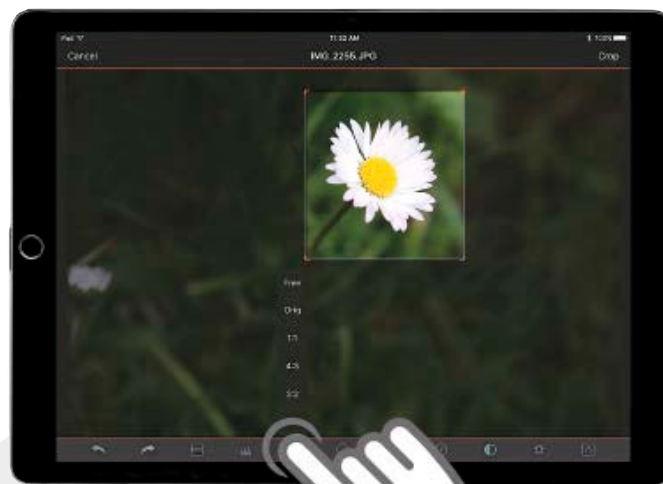

PHOTO MODE

VIDEO MODE

TIME LAPSE SET UP

2 . SHOOT

REMOTE SHOOTING VIA iPad RETINA DISPLAY

Effective real time “Live View” monitoring via USB cable: ensures high performance by stably connecting the devices. Interactive Focus, Digital Zoom, Focus Peaking, Zebra filter and Dynamic Histogram - for greater control when shooting.

ZEBRA
The Zebra filter uses striped patterns to show the over- and/or underexposed areas of the image.

PORTRAIT LAYOUT
Auto-adjustment for portrait orientation.

EASY SHOOT

3 . CHECK

DOWNLOAD YOUR IMAGES
ONTO AN iPad

Download RAW and JPEG images onto iPad. Rate and assign keywords to them. Check all details of the JPEG images you're shooting by viewing the downloaded file, using standard iPad "gestures".

4 . POST-PRODUCTION

INTUITIVE IMAGE ADJUSTMENT

Put the finishing touches on your work in the same App: check the image's general information, histogram, crop free or with proportion, rotate, set exposure, saturation, contrast, light, blur and save your image.