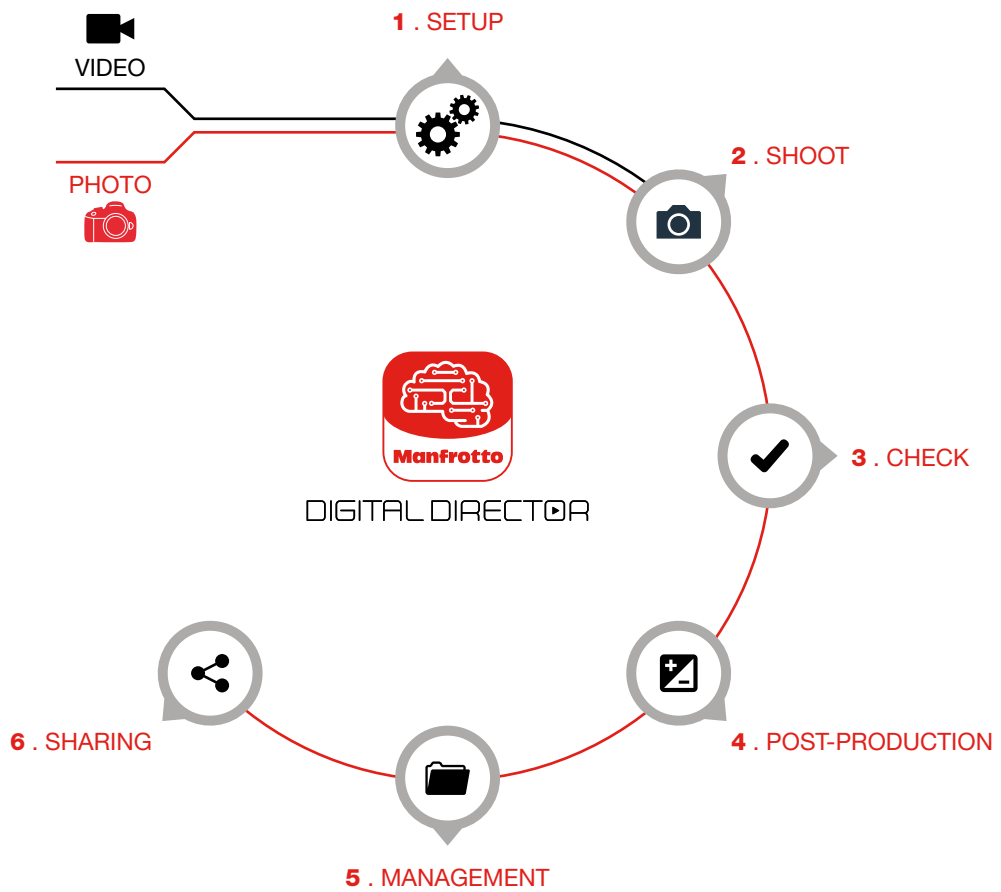

Please check the
Camera Compatibility Chart
on manfrotto.com

Easily control your camera remotely.

View, organize, edit and share your pictures.

Intuitive iPad Application controls key camera functions, e.g. focus point, exposure, aperture and speed - for photo and video.

Real time live view monitoring on the iPad screen.

Controls (up to 13) Manfrotto LYKOS & Litepanels ASTRA LEDs via Bluetooth®.

iPad interface with built-in Cortex®-A8 processor plus reliable Apple certified tethered connection.

DIGITAL DIRECTOR

EASILY CONTROL YOUR
CAMERA REMOTELY THANKS
TO THE DEDICATED APP

Digital Director simplifies image making: just tap to set up and control your camera, shoot, check, edit, share and manage your pictures.

DIGITAL DIRECTOR

1 . SETUP

REMOTE CONTROL OF CAMERA AND LEDS & TIME LAPSE QUICK SET UP

Monitor and dynamically modify all key DSLR parameters (exposure, ISO, shutter speed, aperture, manual focus, white balance, image quality, focus/camera/drive modes).