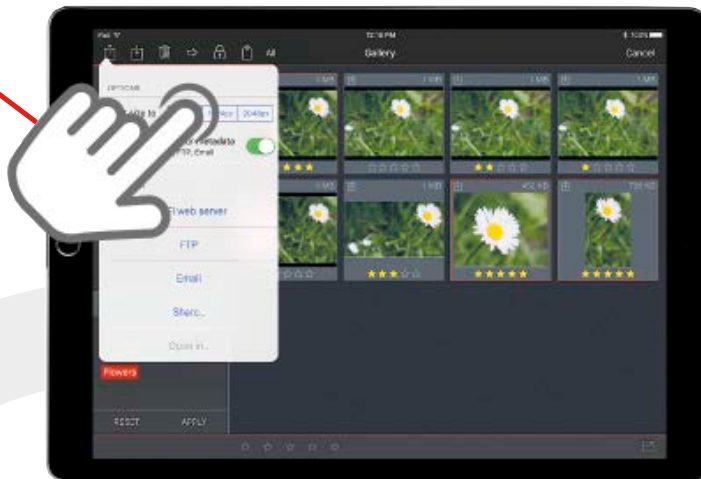

PHOTO MODE

VIDEO MODE

TIME LAPSE SET UP

2 . SHOOT

REMOTE SHOOTING VIA iPad RETINA DISPLAY

Effective real time “Live View” monitoring via USB cable: ensures high performance by stably connecting the devices. Interactive Focus, Digital Zoom, Focus Peaking, Zebra filter and Dynamic Histogram - for greater control when shooting.

INTUITIVE IMAGE ADJUSTMENT

Put the finishing touches on your work in the same App: check the image's general information, histogram, crop free or with proportion, rotate, set exposure, saturation, contrast, light, blur and save your image.

5 . MANAGEMENT

SIMPLE SHOOT MANAGEMENT

Organize your albums and images, filter by rating and keywords.

6 . SHARING

CONTENT SHARING

Choose from many ways to share your images:

- via your preferred social network App
- via Wi-Fi web server
- direct to FTP
- by e-mail

With the Manfrotto Digital Director plug-in for Adobe® Lightroom® for desktop, you can import the additional Digital Director metadata of pictures you've shared from Digital Director - via Wi-Fi web server, e-mail and FTP - into Adobe® Lightroom® for desktop.