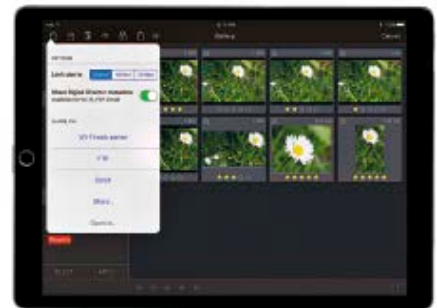

Please check the
Camera Compatibility Chart
on manfrotto.com

Easily control your camera remotely.

View, organize, edit and share your pictures.

Intuitive iPad Application controls key camera functions, e.g. focus point, exposure, aperture and speed - for photo and video.

Download still images directly to the iPad for immediate post-production and sharing.

Quick and easy intervalometer and time lapse set up.

On screen Focus Peaking indicator to ensure crisply accurate focus and Zebra filter to help correct exposure.

PHOTO MODE

VIDEO MODE

TIME LAPSE SET UP

2 . SHOOT

REMOTE SHOOTING VIA iPad RETINA DISPLAY

Effective real time “Live View” monitoring via USB cable: ensures high performance by stably connecting the devices. Interactive Focus, Digital Zoom, Focus Peaking, Zebra filter and Dynamic Histogram - for greater control when shooting.

5 . MANAGEMENT

SIMPLE SHOOT MANAGEMENT

Organize your albums and images, filter by rating and keywords.

6 . SHARING

CONTENT SHARING

Choose from many ways to share your images:

- via your preferred social network App
- via Wi-Fi web server
- direct to FTP
- by e-mail