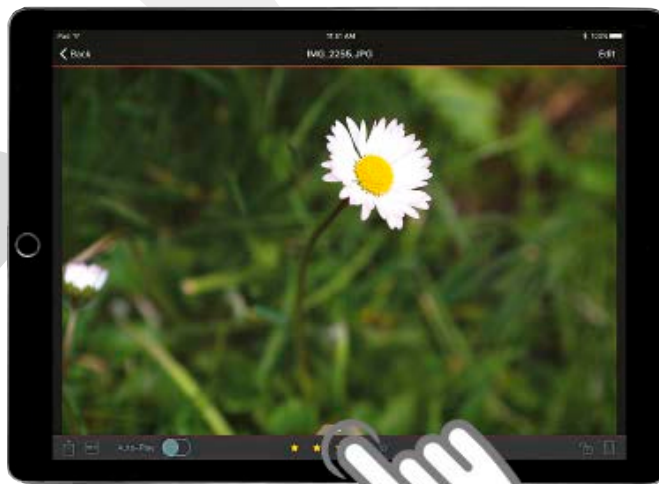

3 . CHECK

DOWNLOAD YOUR IMAGES
ONTO AN iPad

Download RAW and JPEG images onto iPad. Rate and assign keywords to them. Check all details of the JPEG images you're shooting by viewing the downloaded file, using standard iPad "gestures".